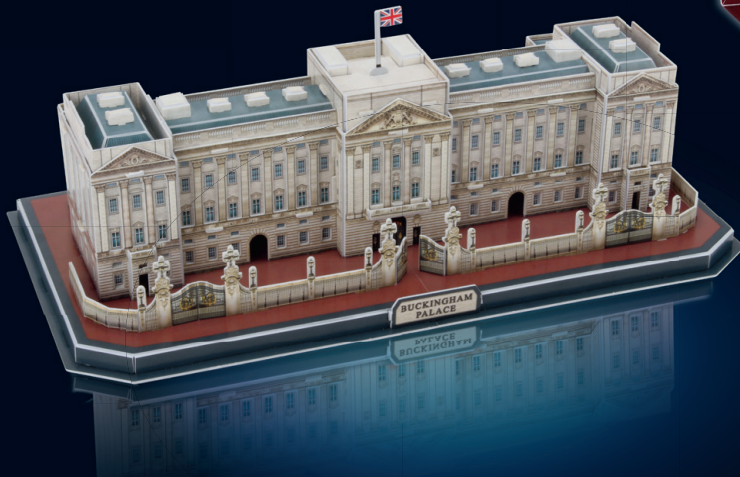

Creative fun for young and old! With the Revell 3D Puzzles everyone can build world famous buildings, impressive skylines or legendary vehicles as three-dimensional models. The precisely punched foam components make assembly easy – no glue or tools needed. Depending on the size and complexity of the model, the fun of building can range from a couple of minutes to a few of hours.