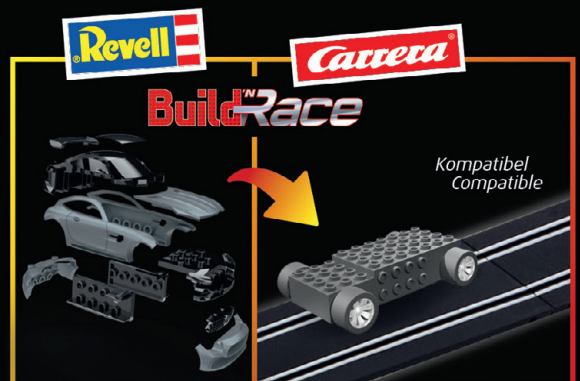

## PULLBACK ACTION

4+

Compatible with other building block manufacturers.

1:43

11 PARTS