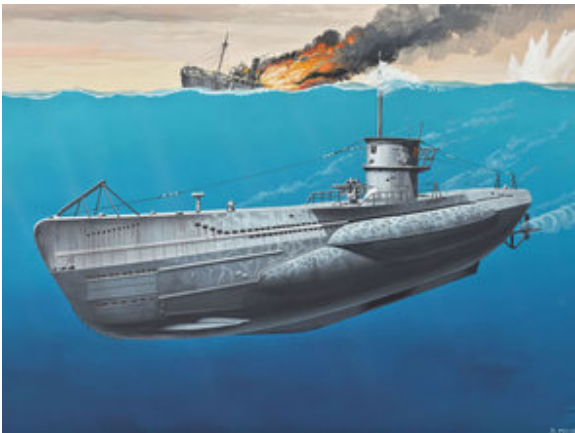

05093 EAN: 4009803050935

German Submarine Type VII C

Scale: 1:350 Parts: 29 Length: 192 mm