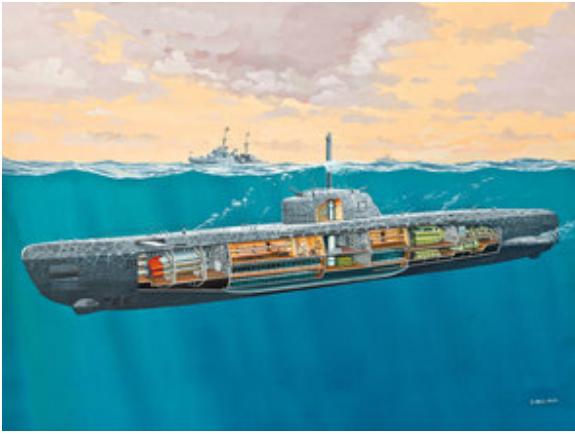

05078 EAN: 4009803050782

German Submarine Type XXI with interior

Scale: 1:144 Parts: 163 Length: 531 mm