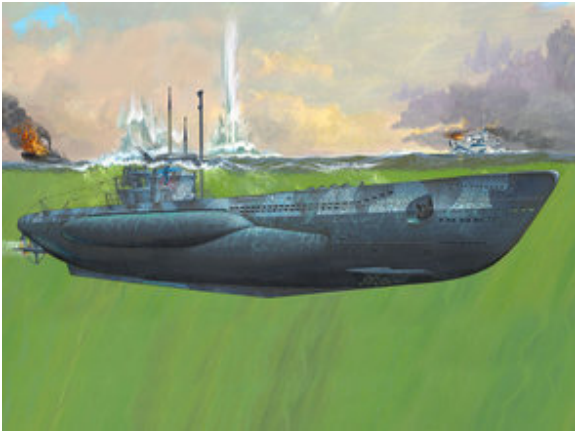

05163 EAN: 4009803051635

German Submarine Type VII C/41

Scale: 1:72 Parts: 832 Length: 934 mm