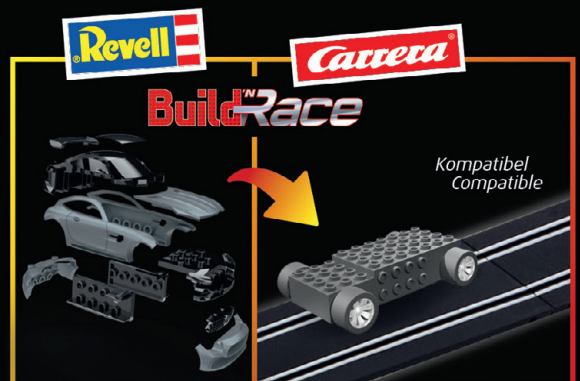

## PULLBACK ACTION

4+

Compatible with other building block manufacturers.

1:43

11 PARTS

Kompatibel  
Compatible

23152 EAN: 4009803231525