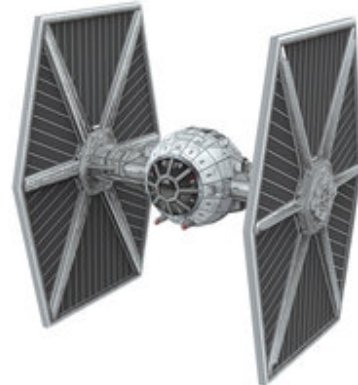

### Marvel THOR Hammer (Mjölfnir)

Parts: 78 Construction time: 180 min Length: 253 mm

**NEW**

00316 EAN: 4009803003160

**Star Wars T-65 X-Wing Starfighter™**

Scale: 1:35 Parts: 160 Length: 345 mm

**NEW**

00317 EAN: 4009803003177

**Star Wars Imperial TIE Fighter™**

Scale: 1:41 Parts: 116 Length: 200 mm

**NEW**

00318 EAN: 4009803003184

**Star Wars Imperial TIE Advanced X1™**

Scale: 1:41 Parts: 160 Length: 220 mm

**NEW**

00319 EAN: 4009803003191