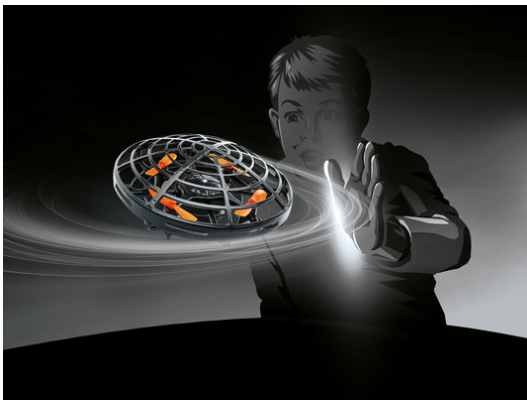

24107
Action Game "Magic Mover" black

Length: **110 mm**
Weight: **30 g**
Age: **8+**
Flight time: **5-7 min**
Battery: **LiPo: 3,7 V / 300 mAh**
Charging time: **60 min**

EAN: 4009803241074