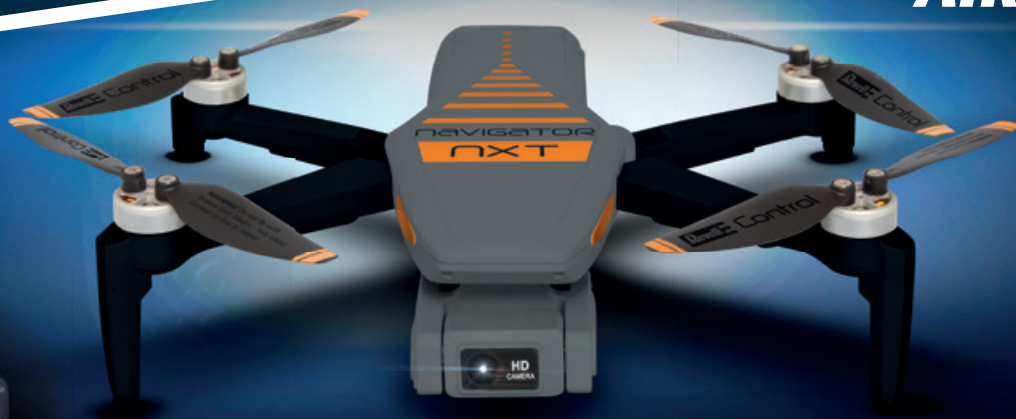

23207 EAN: 4009803232072

**My First RC Car Sandman**

Length: 230 mm Weight: 440 g Age: 2+

**AIR**

**GROUND**

**WATER**